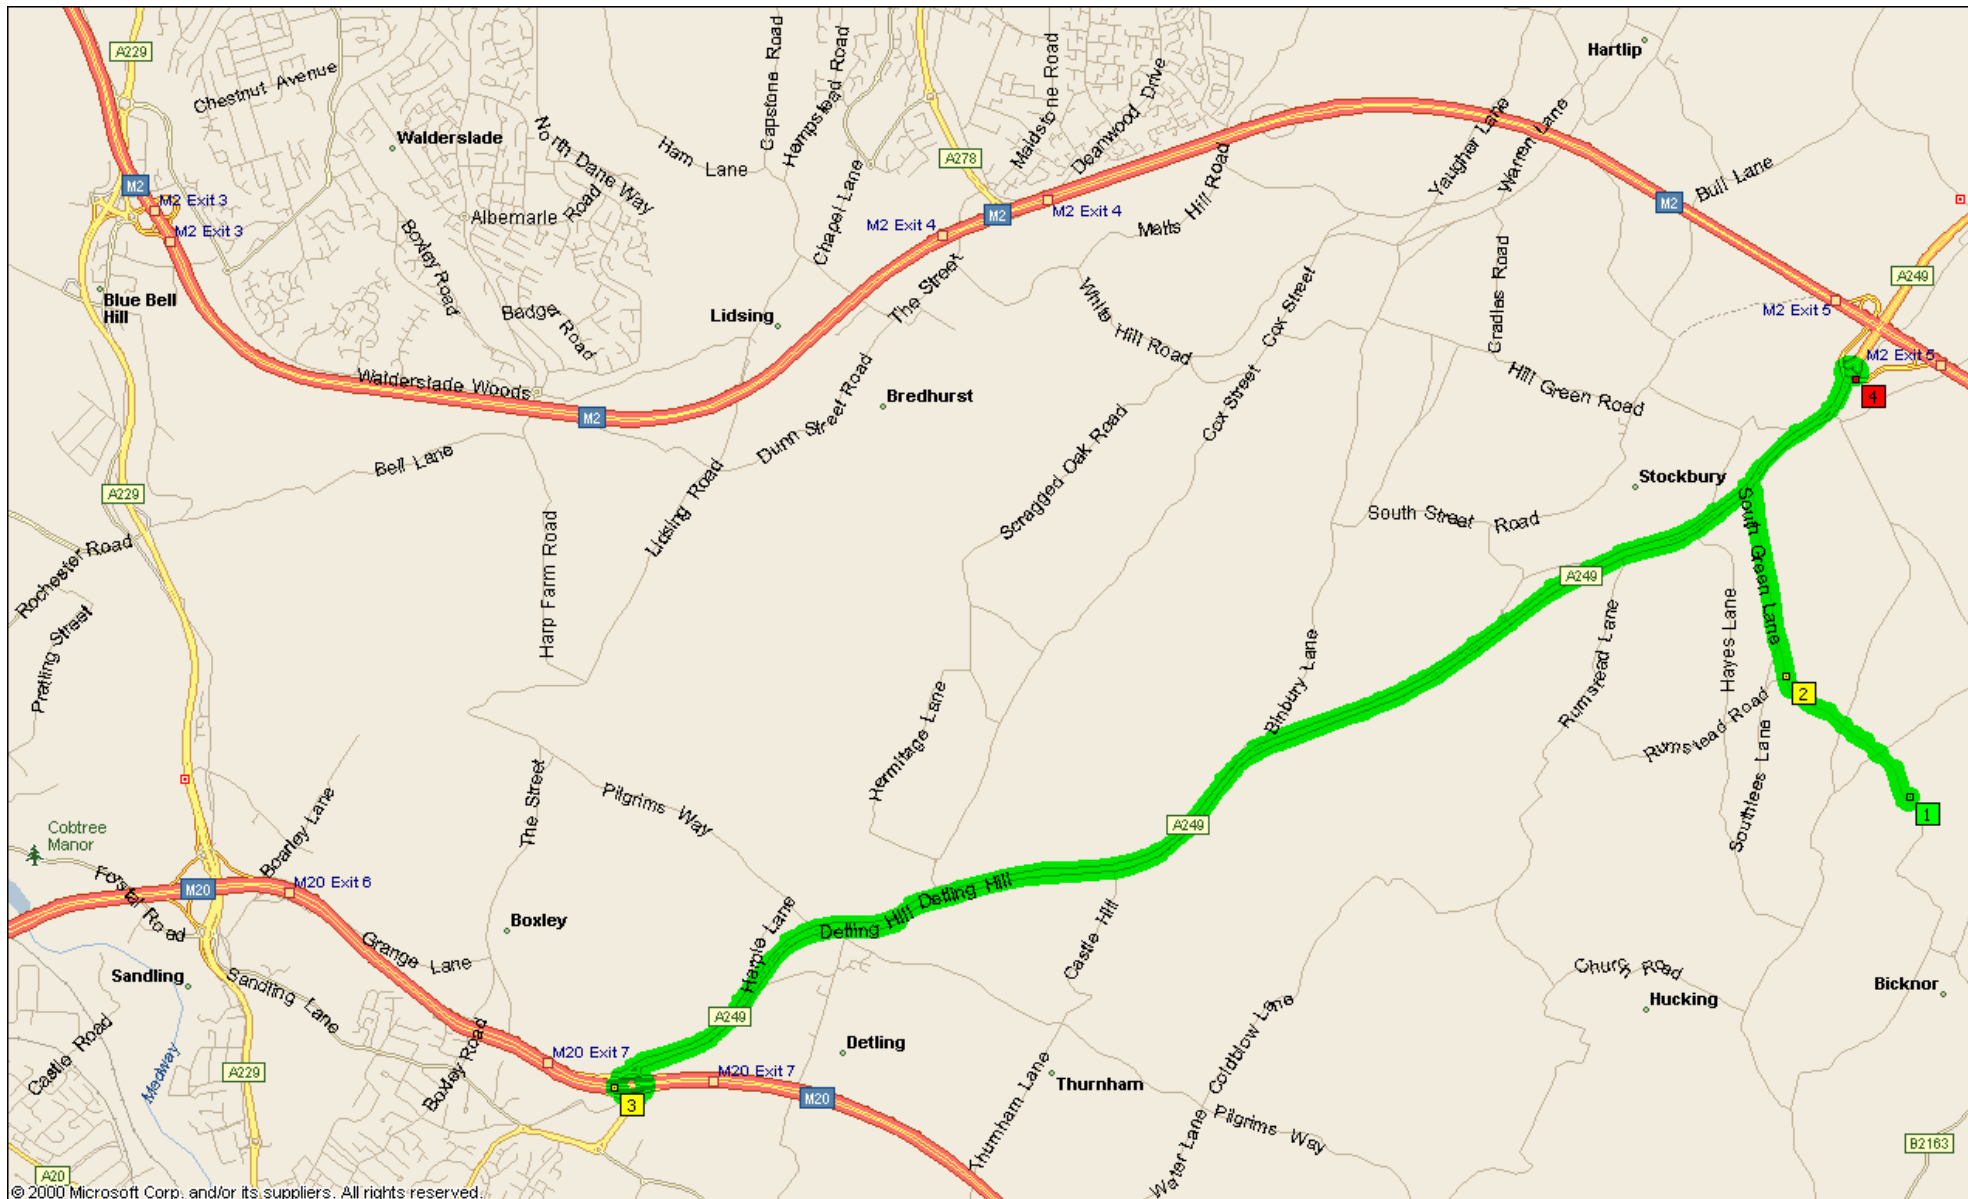

B.R.C. Technical Standard (Higher Level) accredited.
Procheck Certificate Number 463.
Assured Produce Accredited Member No. 4470