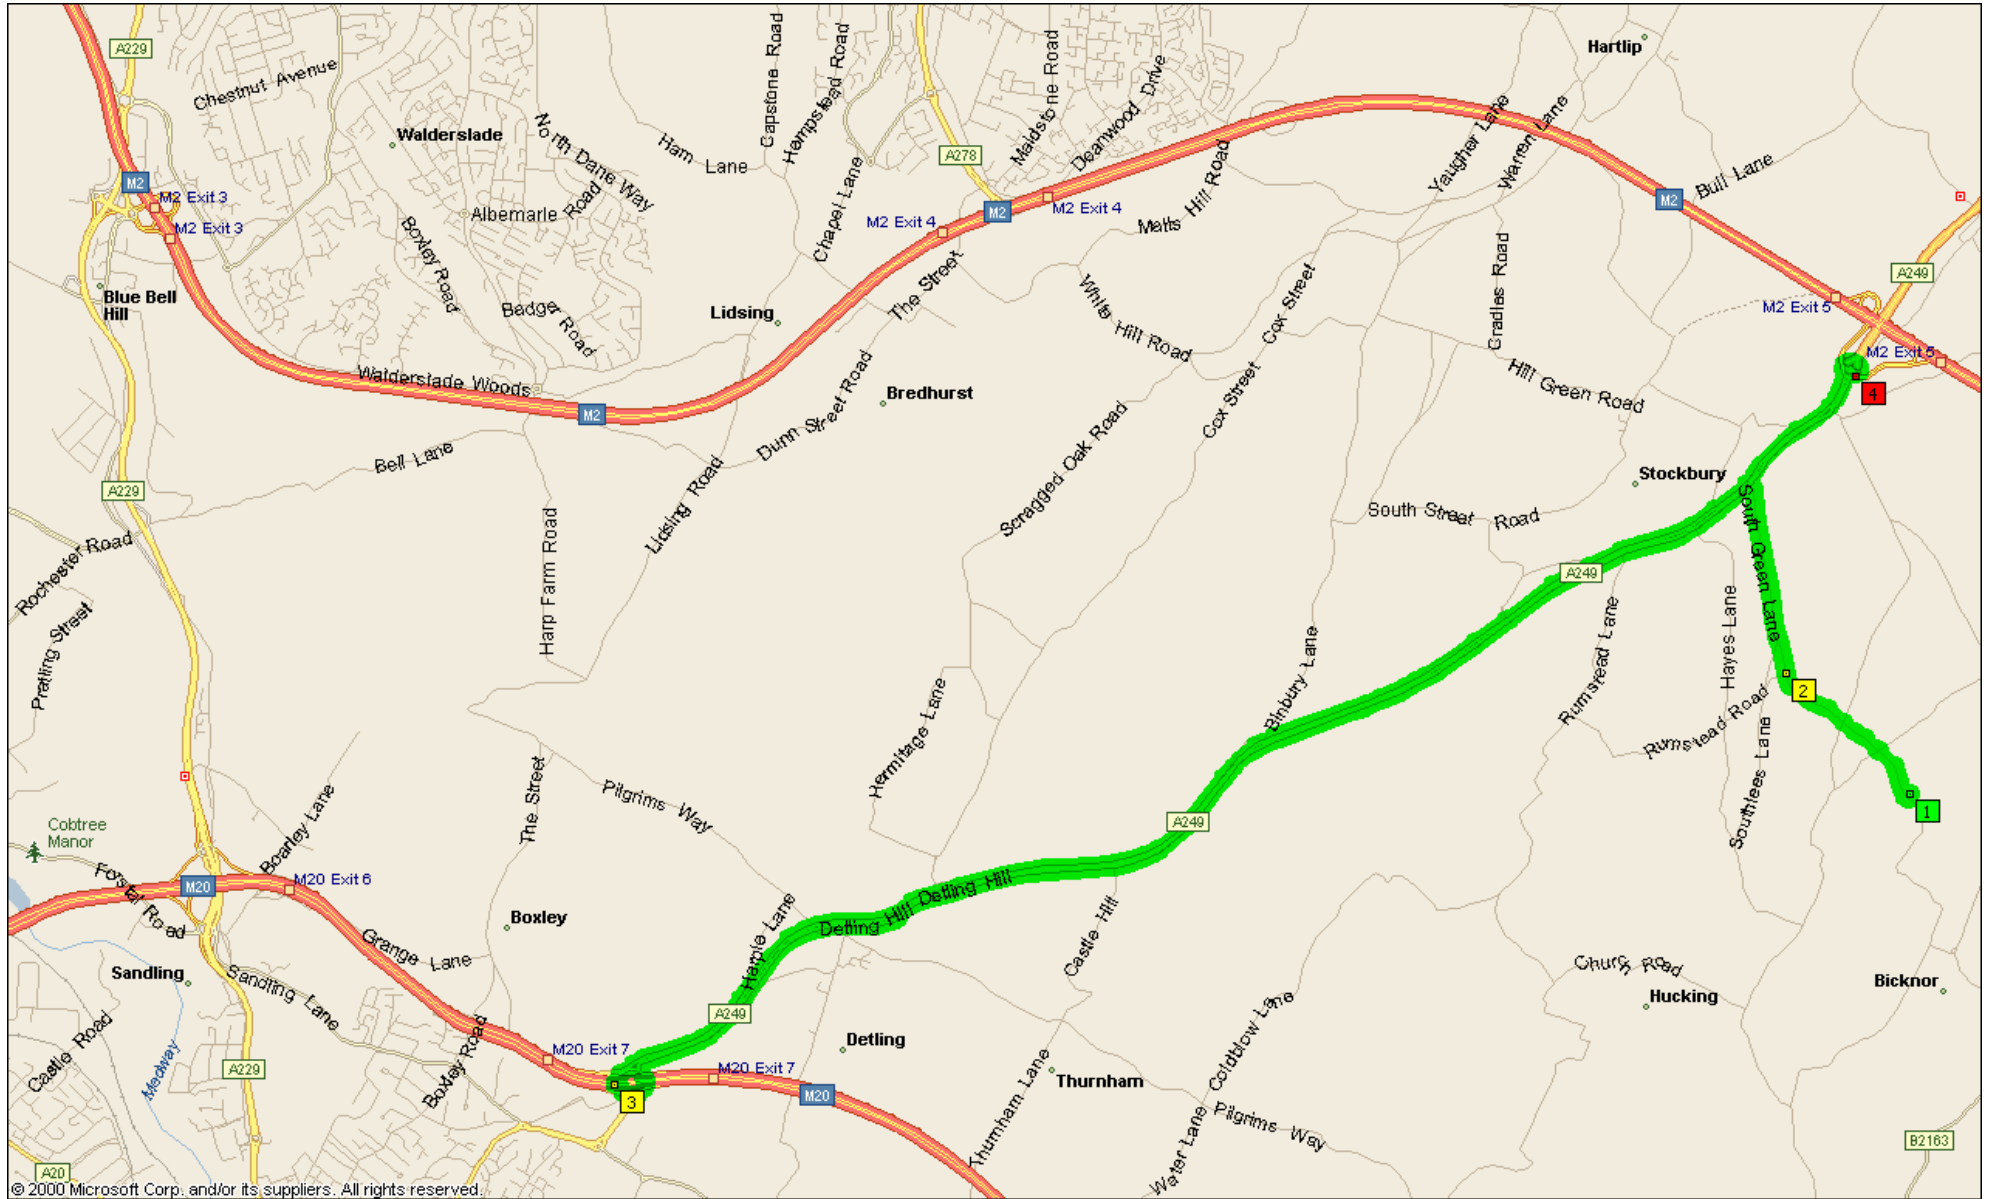

B.R.C. Technical Standard (Higher Level) accredited.
Procheck Certificate Number 463.
Assured Produce Accredited Member No. 4470